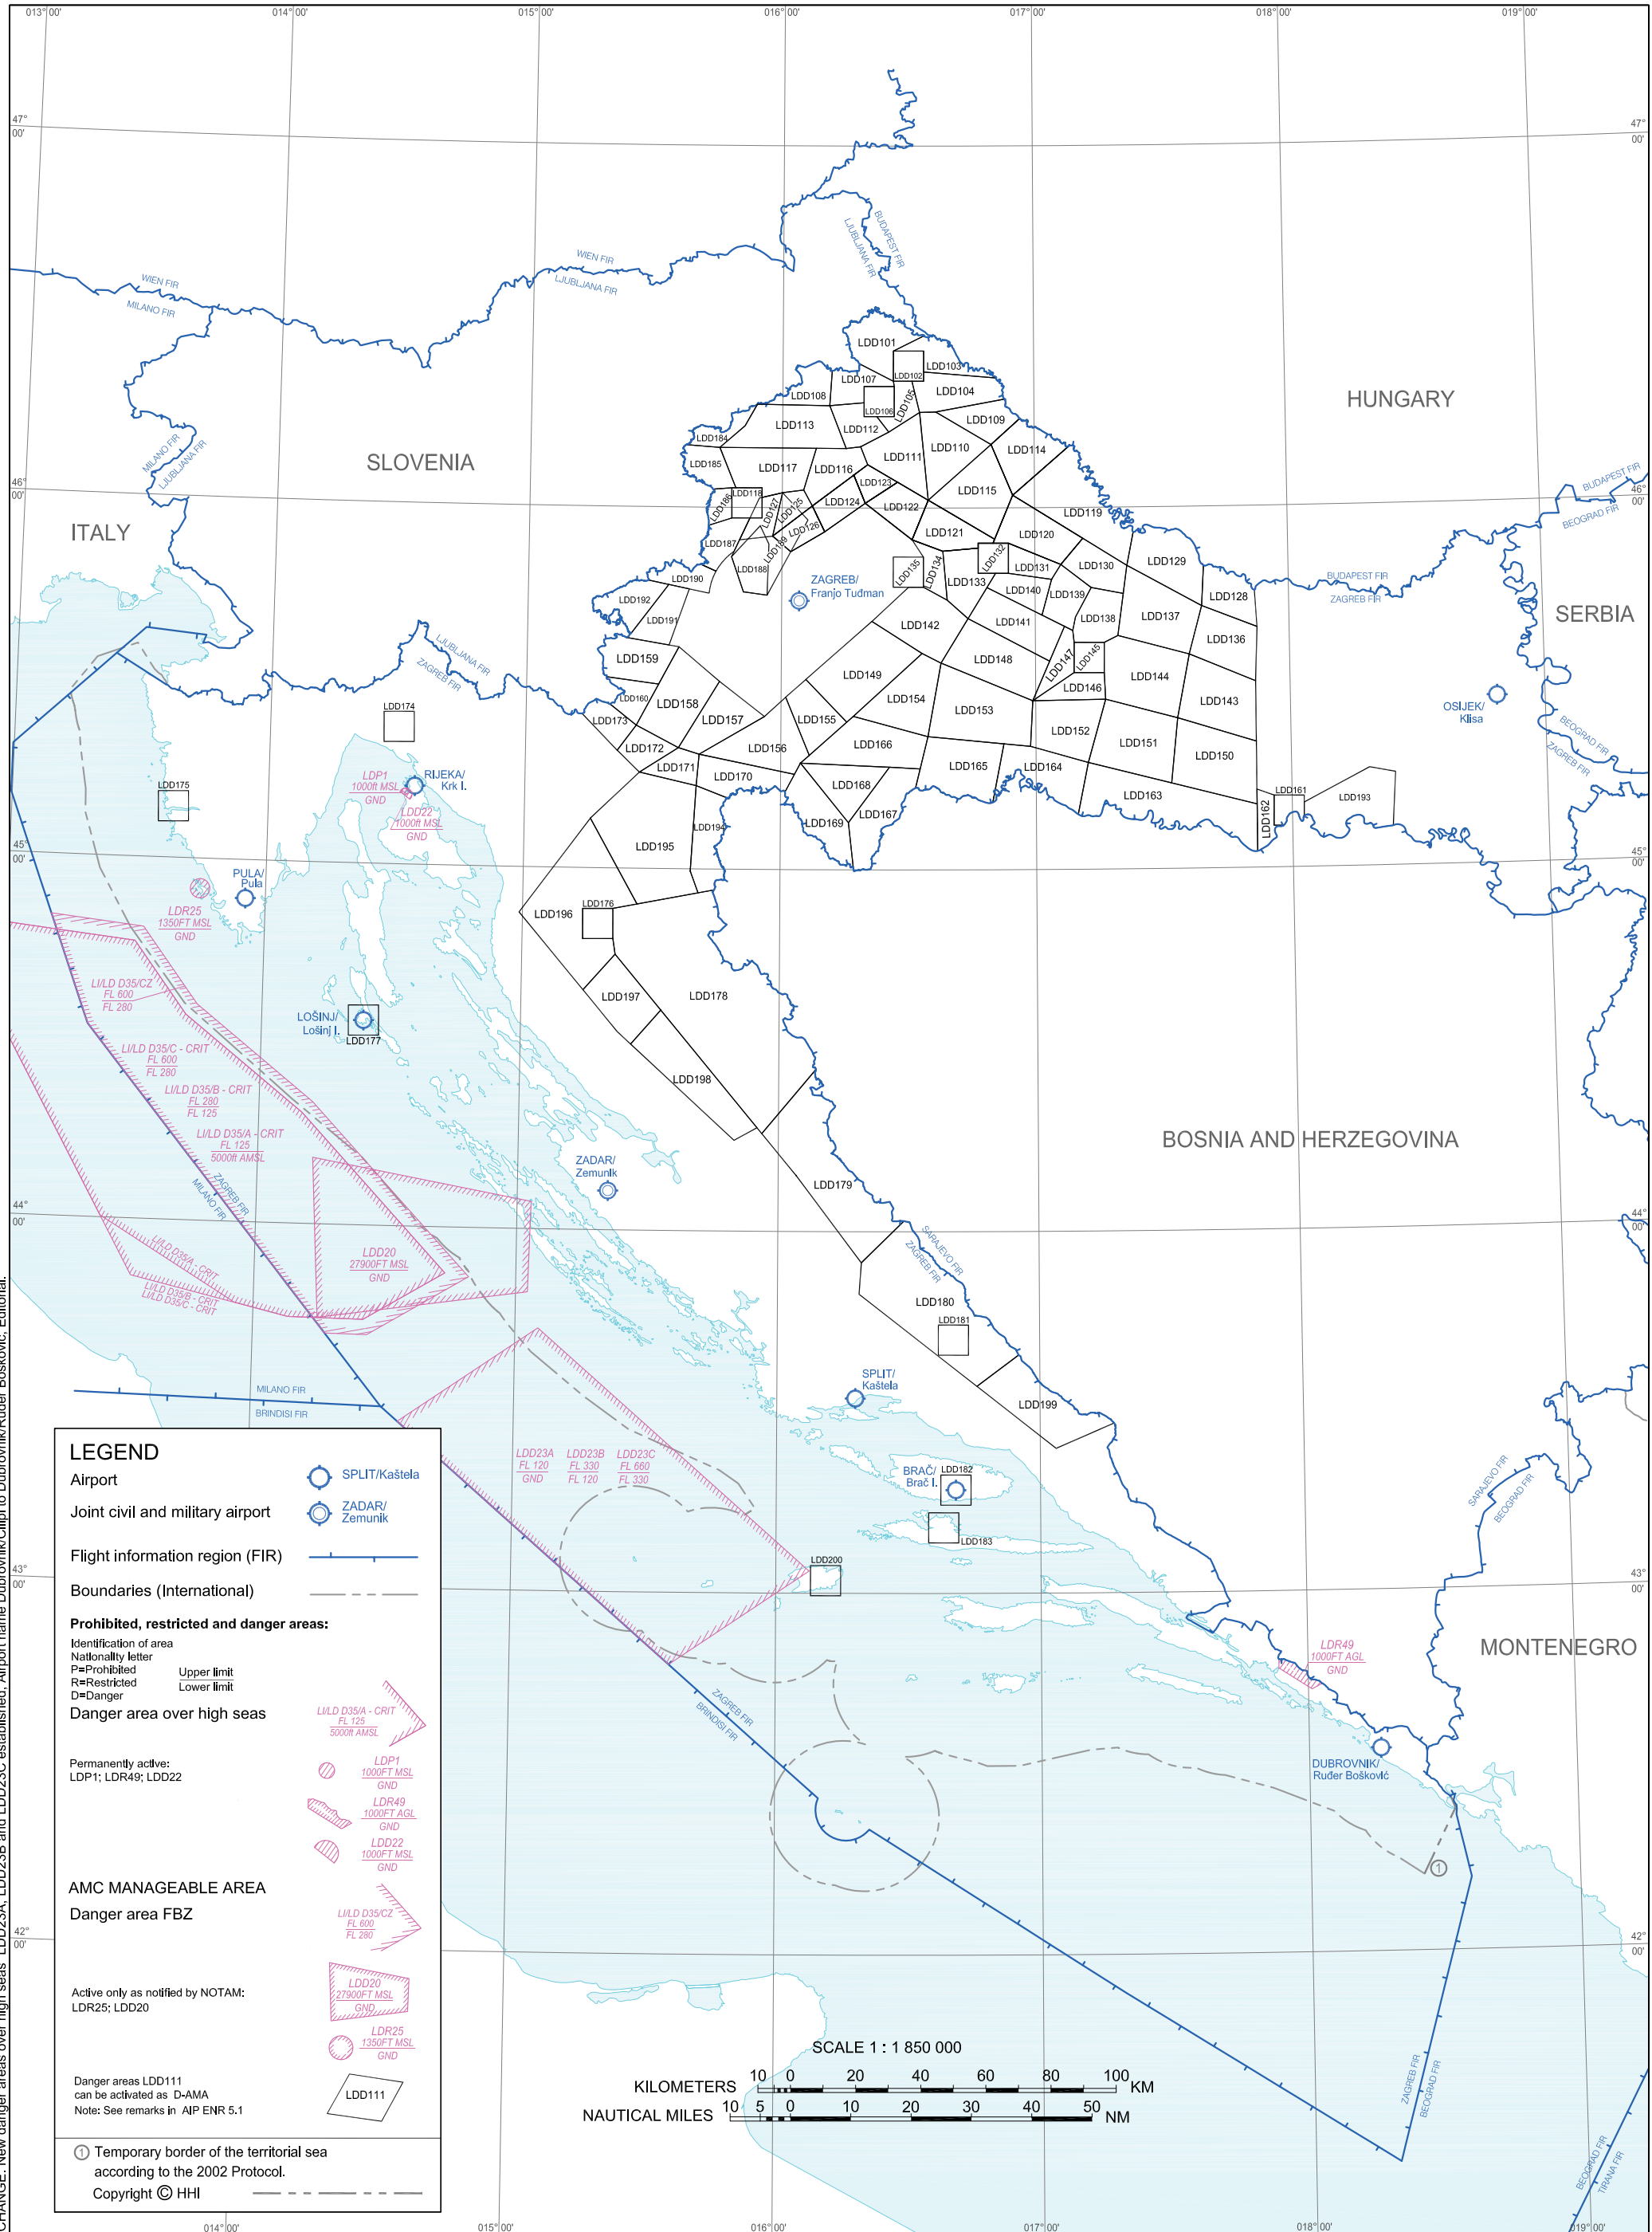

PROHIBITED, RESTRICTED AND DANGER AREAS - INDEX CHART

CHANGE: New danger areas over high seas LDD23A, LDD23B and LDD23C established; Airport name Dubrovnik/Čitlji to Dubrovnik/Ruder Bošković; Editorial.

**OVA STRANICA JE NAMJERNO OSTAVLJENA PRAZNA  
THIS PAGE INTENTIONALLY LEFT BLANK**